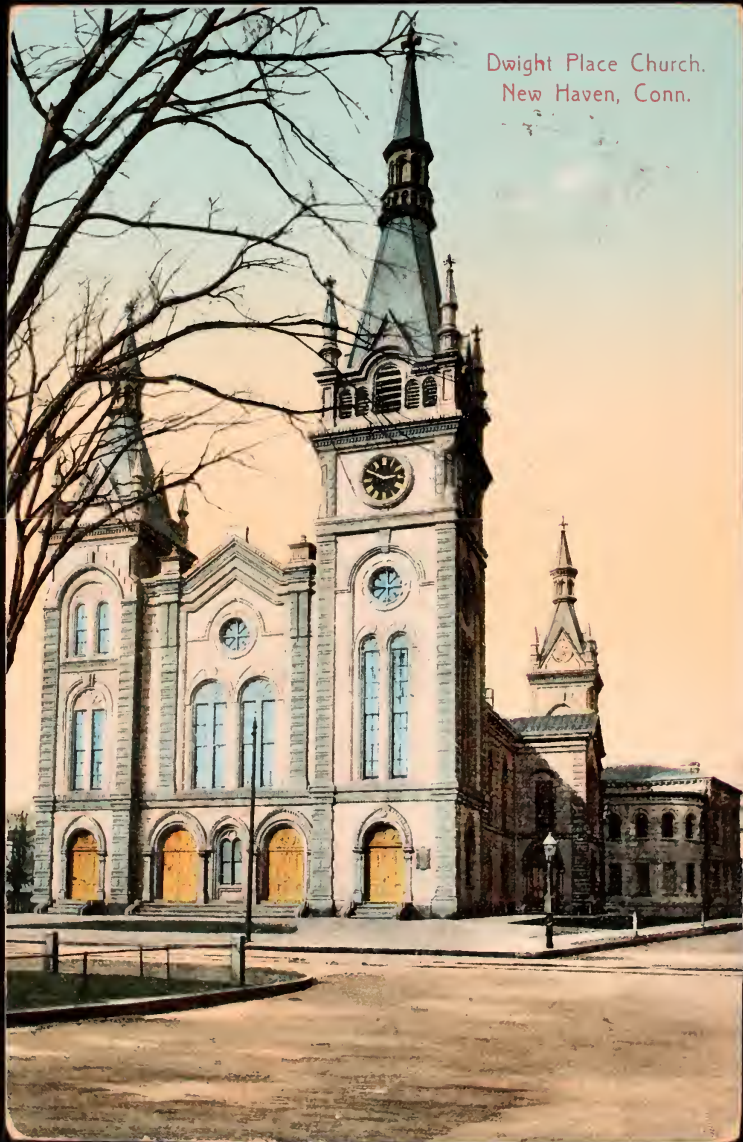

Dwight Place Church.
New Haven, Conn.

G. M. HALE,
12 Trumbull St.,
NEW HAVEN, CONN.

POST CARD.

PV

E. P. J. Co. No. 900 Made in Germany

301611C

Message
Have you ever been
there? I never saw
any such thing before
Call again.
G. M. Hale